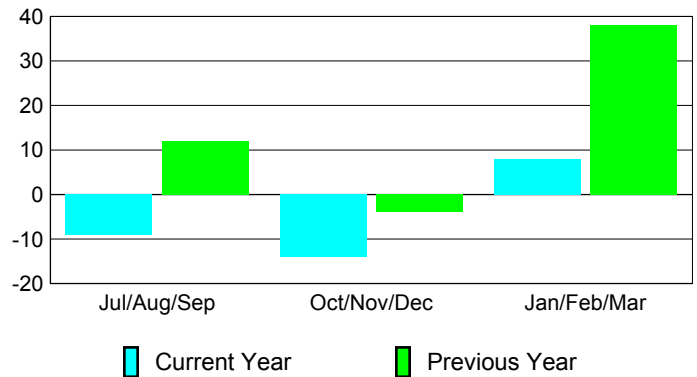

Comparison of Membership Gain/Loss

Current Year Compared to the Previous Year