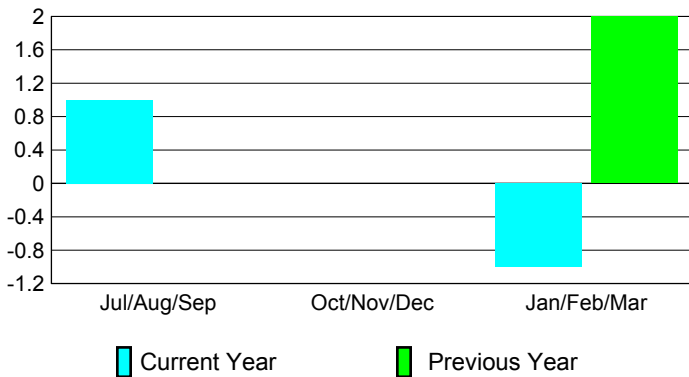

2009-2010 GMT Quarterly Report for District (or Undistricted) **District 110AZ**

GMT: **HOWARD PATRICK LEE**

Location: **NETHERLANDS**

GMT CA: **4**

CLUBS

Club Results
2009-2010

Clubs
2008-2009

Month	New Club Goal	Actual New Clubs	Actual Dropped Clubs	Gain/Loss of Clubs	Gain/Loss of Clubs
Jul/Aug/Sep	0	1	0	1	0
Oct/Nov/Dec	1	0	0	0	0
Jan/Feb/Mar	0	0	-1	-1	2
Totals	1	1	-1	0	2

Club Results 2009-2010

Goal, New, Dropped, Gain/Loss

Comparison of Club Gain/Loss

Current Year Compared to the Previous Year

YTD Status Quo Clubs 2009-2010

Status Quo Clubs Compared to Status Quo Members

MEMBERSHIP