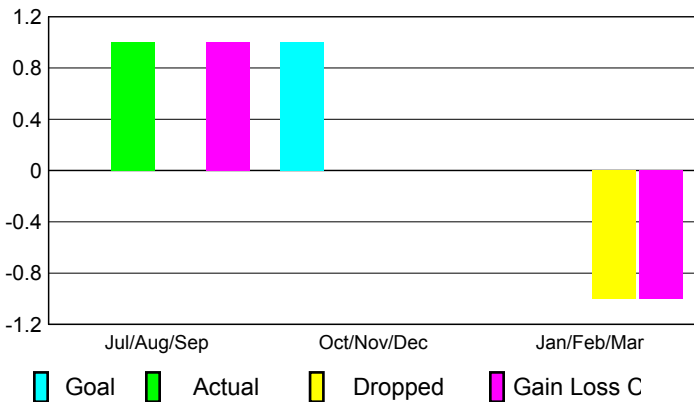

2009-2010 GMT Quarterly Report for District (or Undistricted) **District 110AZ**

GMT: **HOWARD PATRICK LEE**

Location: **NETHERLANDS**

GMT CA: **4**

CLUBS

Club Results
2009-2010

Clubs
2008-2009

Month	New Club Goal	Actual New Clubs	Actual Dropped Clubs	Gain/Loss of Clubs	Gain/Loss of Clubs
Jul/Aug/Sep	0	1	0	1	0
Oct/Nov/Dec	1	0	0	0	0
Jan/Feb/Mar	0	0	-1	-1	2
Totals	1	1	-1	0	2

Club Results 2009-2010

Goal, New, Dropped, Gain/Loss

Comparison of Club Gain/Loss

Current Year Compared to the Previous Year

YTD Status Quo Clubs 2009-2010

Status Quo Clubs Compared to Status Quo Members

MEMBERSHIP