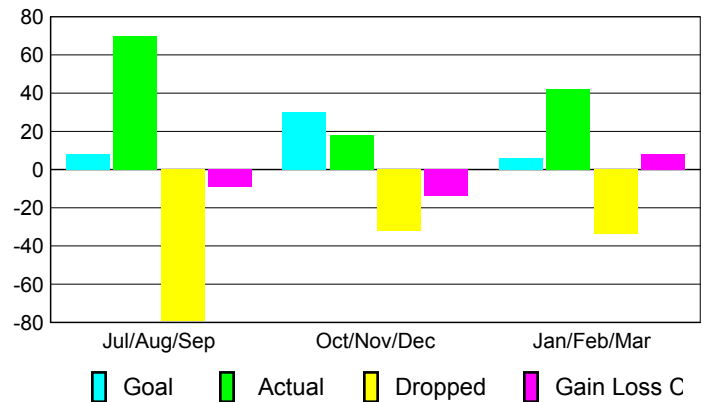

Membership Results 2009-2010

Goal, New, Dropped, Gain/Loss